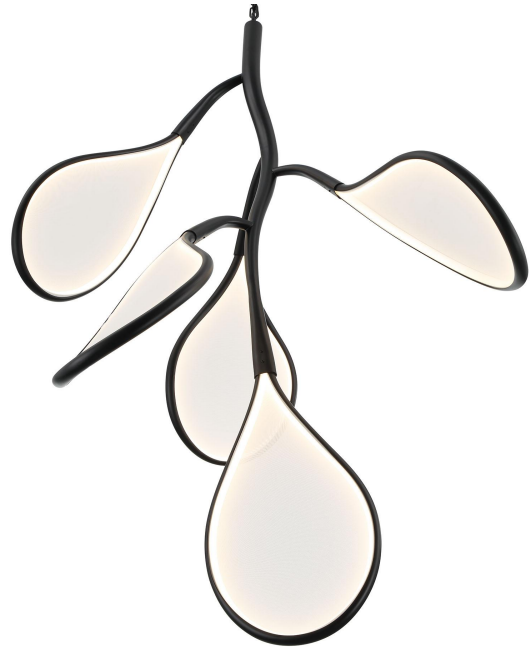

## Volare, 5 Light LED Chandelier, Brushed Gunmetal

### Specifications:

Model#: 12059-032  
Finish: Brushed Gunmetal  
Glass/Shade: White  
Material: Metal, Fabric  
Dimension: 29"D x 56.5"H Max 115" H  
Lamping: LED  
Wattage: 64W  
Voltage: 120V  
Color Temperature: 3000K  
CRI: 90  
Delivered Lumen: 1340lm  
Dimmable: Yes  
Location: Dry  
Canopy Dimension: D8"  
Product Weight: 11.9 lbs  
Extension Rods: 3" + 6" + 12" + 18" + 18" (Included)